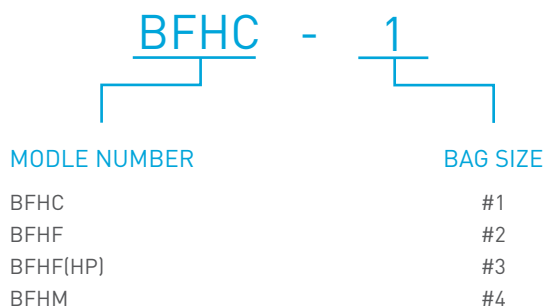

BAG HOUSING - STAINLESS STEEL

ORDERING INFORMATION

To create your ordering part number, use the part number configurator below. Custom configurations available. Please contact customer service.

EXAMPLE: BFHC-1

BFHC (CLAMP TYPE) WORKING PRESSURE: 100 PSI

	MODEL	BAG SIZE	INLET & OUTLET	FLOW RATE	DIAMETER	THICKNESS
BFHC (clamp type) Working pressure: 100 PSI						
	BFHC - 1	#1	2"	15 m3/hr	200 mm	2 mm
	BFHC - 2	#2	2"	30 m3/hr	200 mm	2 mm
	BFHC - 3	#3	1"	4 m3/hr	114 mm	2 mm
	BFHC - 4	#4	1"	7 m3/hr	114 mm	2 mm

Standard definition is with bag size #2

FILTER BAG SIZE (OD x LENGTH)

Standard #1	Standard #2	Standard #3	Standard #4
7 1/6" x 1 7.7" (182 mm x 450 mm)	7 1/6" x 32" (182 mm x 812 mm)	4 1/8" x 9" (105 mm x 230 mm)	4 1/8" x 15" (105 mm x 380 mm)